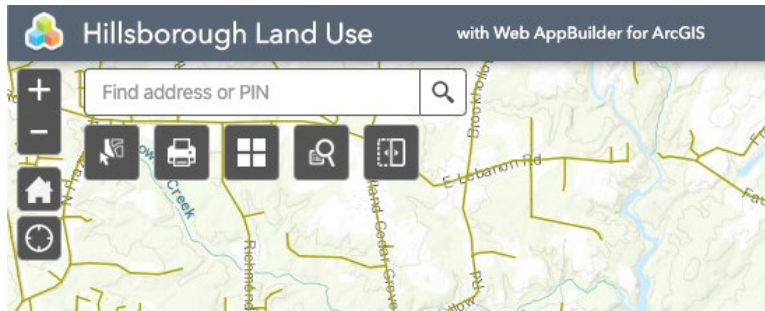

## Using the Interactive Future Land Use Map

The search bar allows you to find information on specific properties. Search by street address or the parcel identification number — PIN — to find the future land use information for the property.

When using the search bar: Once you've selected the property of inquiry, the map will zoom to the property and display property specific information, including the future land use designation.

You also can explore simply by zooming in and out of the map and clicking on a property.