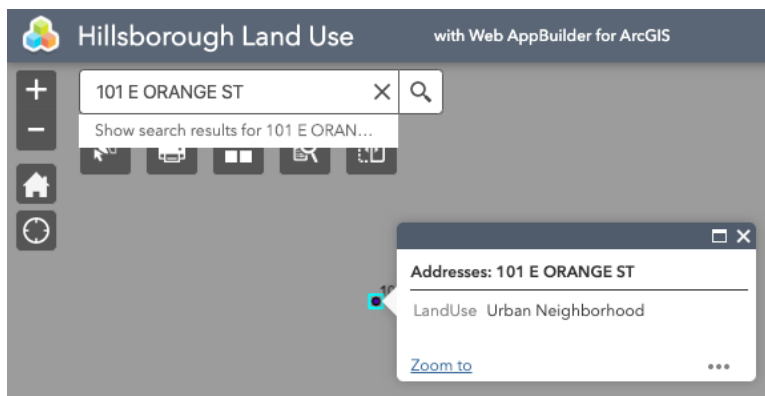

## Using the Interactive Future Land Use Map

The search bar allows you to find information on specific properties. Search by street address or the parcel identification number — PIN — to find the future land use information for the property.

When using the search bar: Once you've selected the property of inquiry, the map will zoom to the property and display property specific information, including the future land use designation.

You also can explore simply by zooming in and out of the map and clicking on a property.