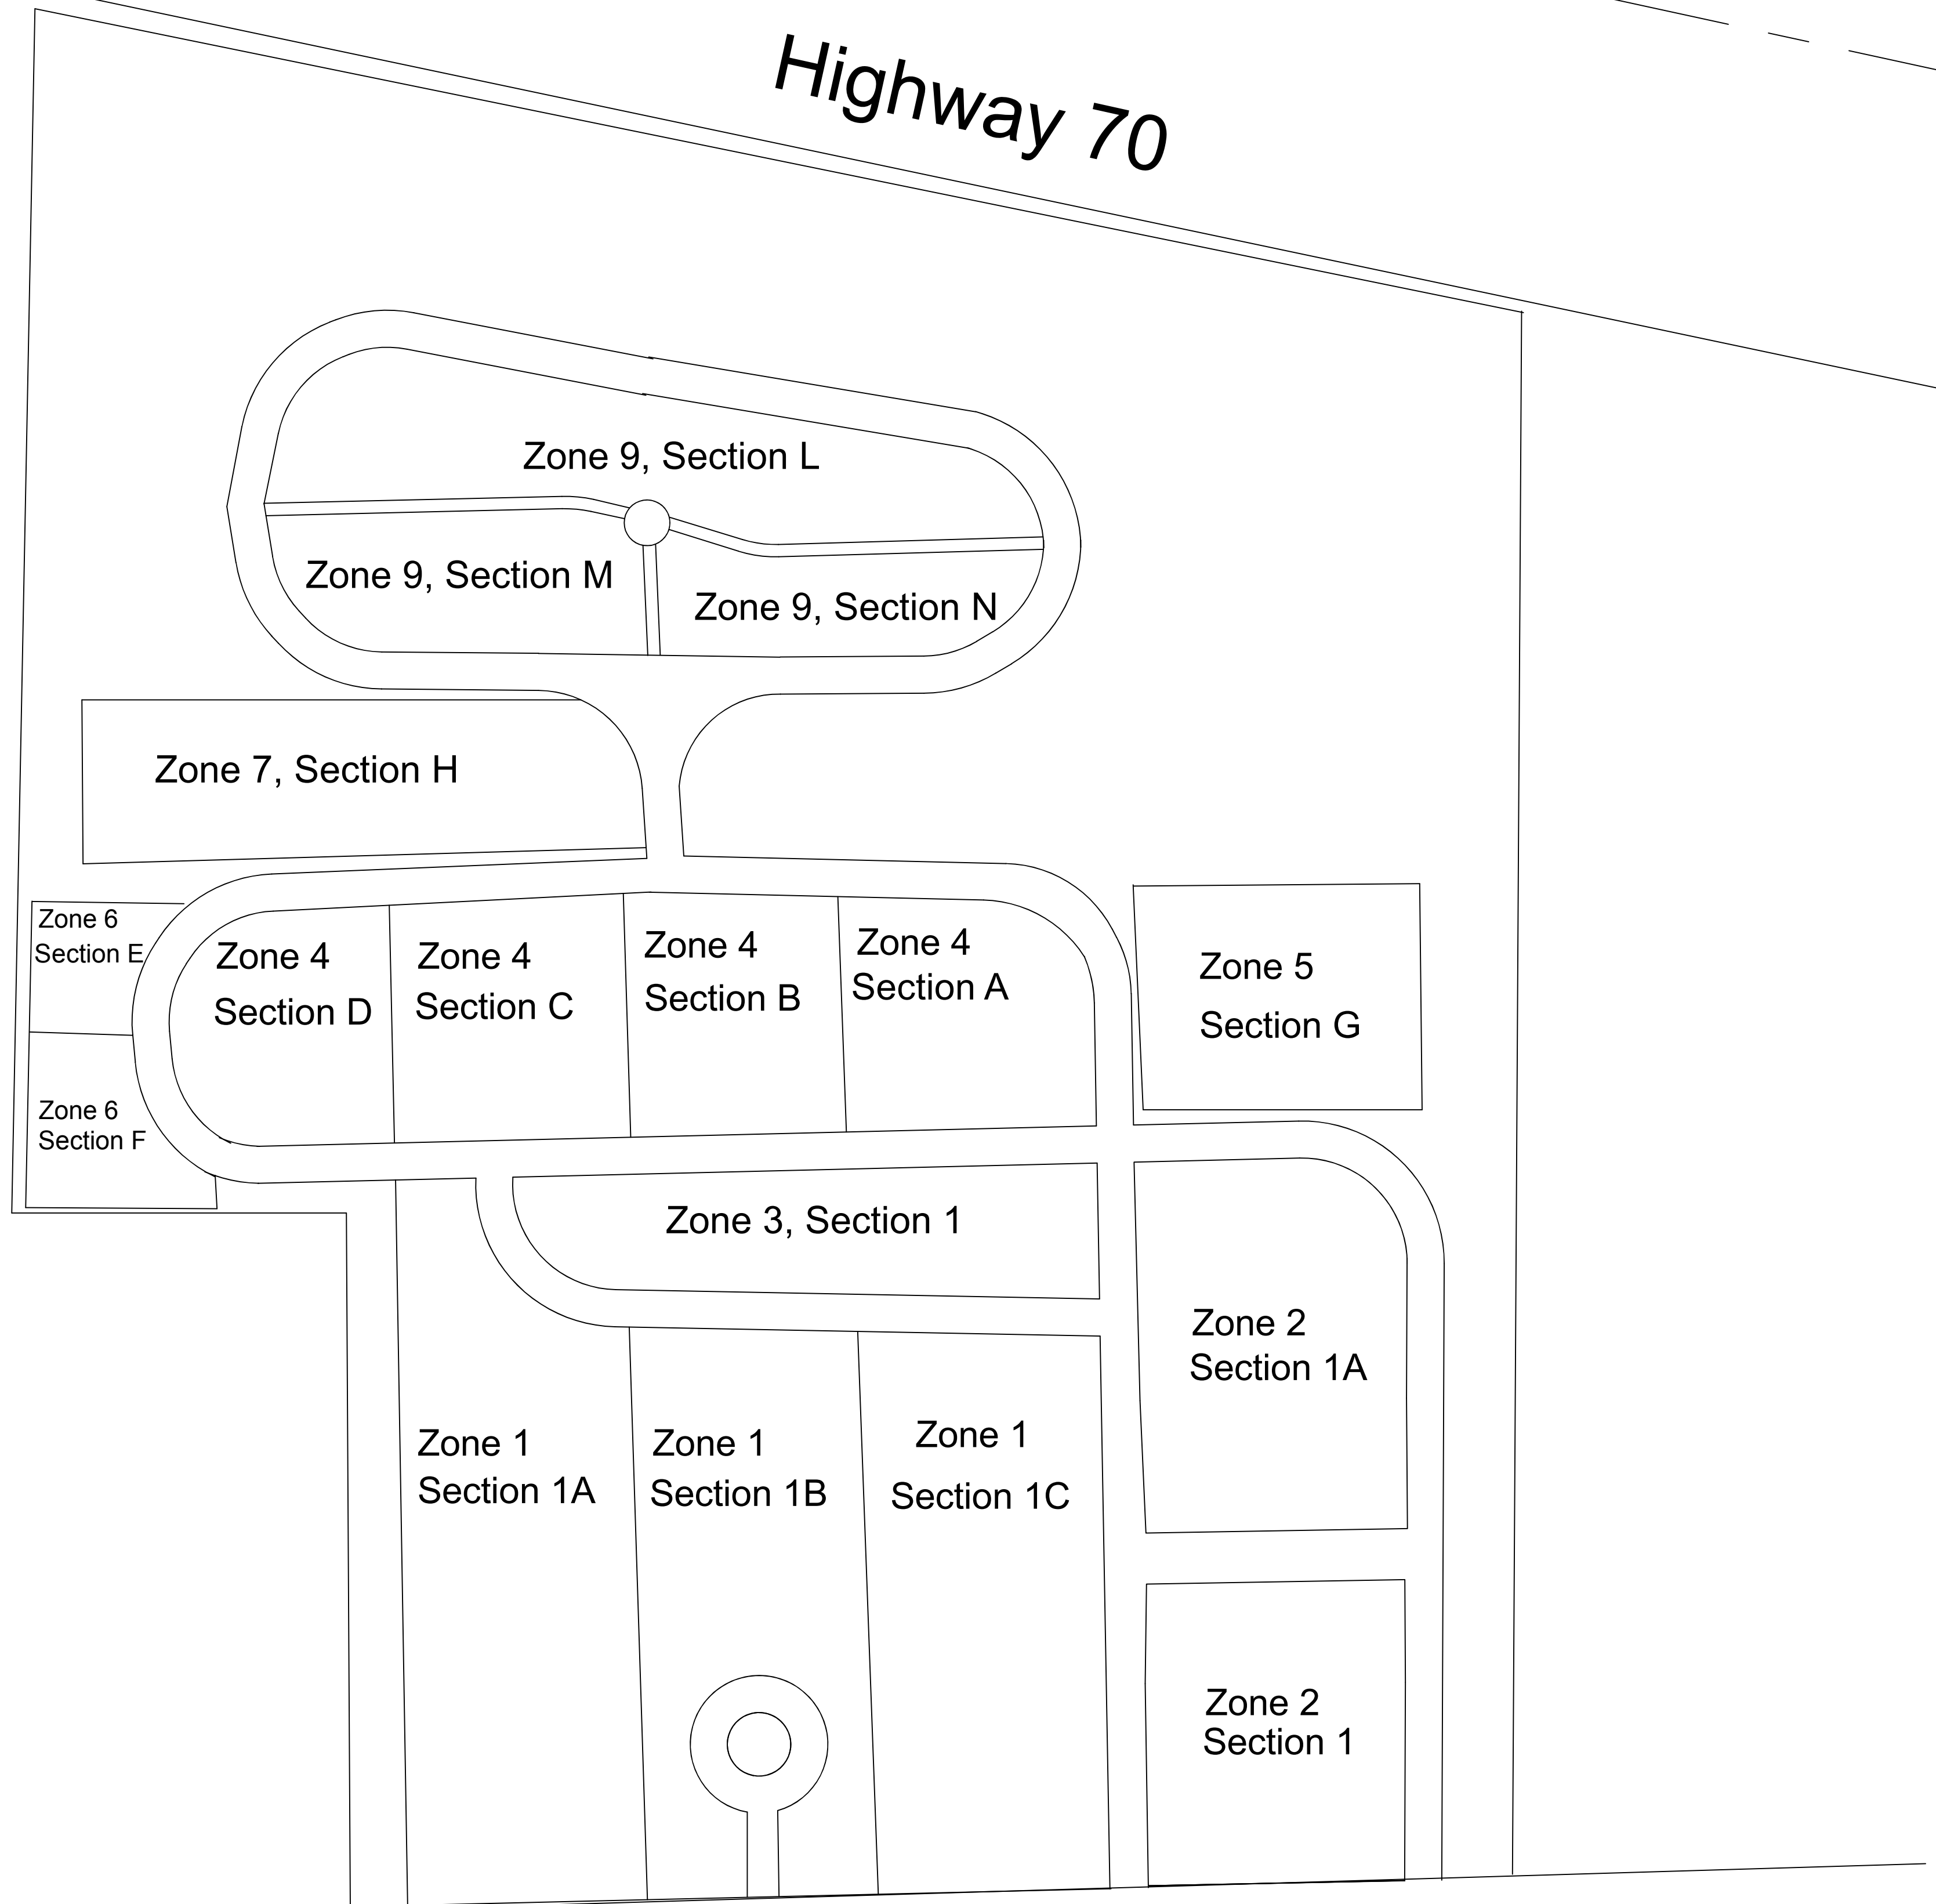

Highway 70

E. Corbin St.

**STATEMENT OF DISCLAIMER:**

THIS OVERVIEW EXHIBIT MAP OF NEW TOWN CEMETERY IS PROVIDED FOR INFORMATIONAL PURPOSES, ONLY, AND IS A GRAPHICAL REPRESENTATION OF A HISTORICAL MAP, PROVIDED BY THE TOWN OF HILLSBOROUGH TO SGROI LAND SURVEYING, PLLC. THEREFORE, SLS IS NOT RESPONSIBLE FOR THE LOCATION OF THE SECTIONS, OR THE PLOTS AND NAMES ASSOCIATED WITH THEM. FOR FURTHER CLARIFICATION, PLEASE CONTACT THE TOWN OF HILLSBOROUGH.

NEW TOWN CEMETERY 115 E. CORBIN ST. HILLSBOROUGH, NC ORANGE COUNTY	
PROJECT NO: 2015-29	
DRAWN BY: DJS	
DATE: 2/10/2015	
REV DATE:	
SGROI LAND SURVEYING, PLLC. 145 W. PARRIS AVE., SUITE 101 HIGH POINT N.C. 27262 336-885-1366 COMPANY REGISTRATION P-0136	