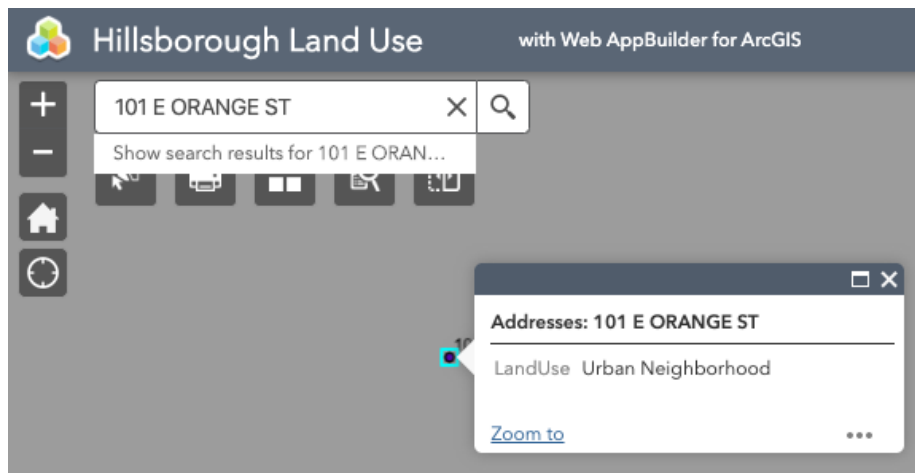

Introduction to Using the Interactive Future Land Use Map

The search bar allows you to find information on specific properties. Search by street address or the parcel identification number — PIN — to find the future land use information for the property.

When using the search bar: Once you've selected the property of inquiry, the map will zoom to the property and display property specific information, including the future land use designation.

You also can explore simply by zooming in and out of the map and clicking on a property.