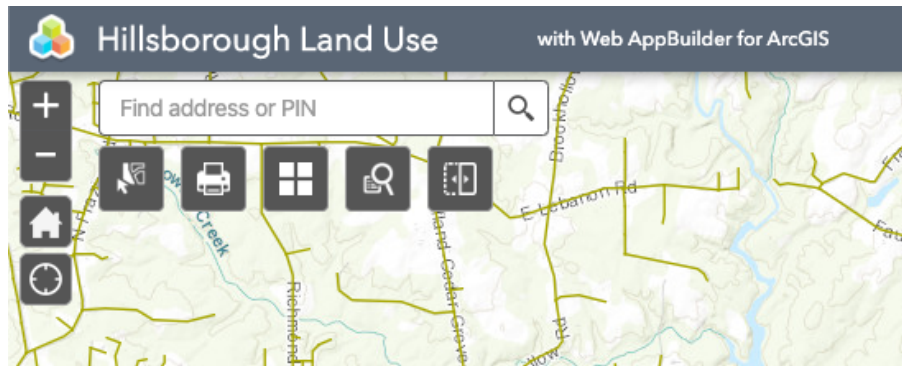

Introduction to Using the Interactive Future Land Use Map

The search bar allows you to find information on specific properties. Search by street address or the parcel identification number — PIN — to find the future land use information for the property.

When using the search bar: Once you've selected the property of inquiry, the map will zoom to the property and display property specific information, including the future land use designation.

You also can explore simply by zooming in and out of the map and clicking on a property.